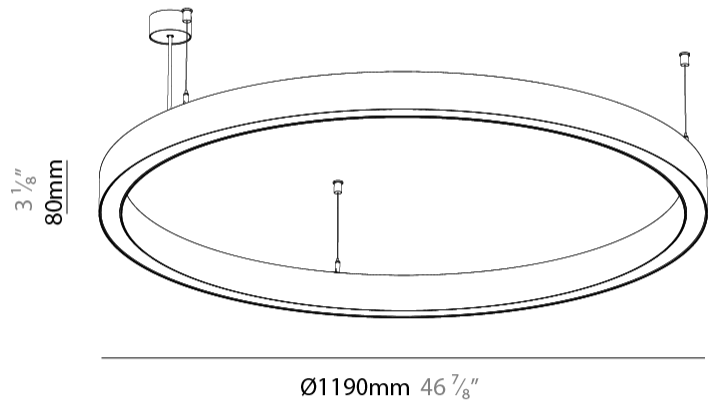

1. To build a product code in our configurator select the specify button on the base model # product page
2. To build a manual product code on this datasheet choose from the options listed below in blue font and add the suffix to the base model #

GENERAL

Series: Glorious
Subseries: Glorious 45
Partner: Prolicht
Division: Architectural
Installation: Surface
Product Type: Pendant
Mounting Location: Ceiling
Light Distribution: Direct

PHYSICAL

Shape: Round
Diameter (mm): 1190
Diameter (in): 46 7/8
Height (mm): 76
Height (in): 3
Weight (kg): 7.3
Diffuser: [PMMA - Opal / Microprism / Clear Microprism](#)
Fixture Finish: [SSR / BKV / CWI / CRY / HAB / UFT / ITA / RUA / FTG / MYG / LOD / PUS / FRO / FUP / KIA / POP / BLS / SPG / MEY / GOH / CHC / COM / ABZ / JAG / OBR / MOS / ROR](#)
Fixture Material: [PMMA / Aluminum](#)
Cable Details: [2000mm/78 3/4" or 6000mm/236 1/4" Cable Transparent](#)

ELECTRICAL

Lamp Type: LED
Input Wattage (W): 37.6
Total Output Wattage (W): 34.6
Dimming: Non-Dimmable
Driver Included: Yes
Driver Location: Integrated
Driver Type: Constant Current - Universal
Driver Class: Class 2
Input Voltage (V): 120 - 277

LED

Color Temperature (°K): [2700 / 3000 / 3500 / 4000](#)
Max. Delivered Lumen (lm): Max 4527
Nominal Lumen (lm): Max 6369
CRI: >90 CRI
Lamp Life (hrs): 50000

OPTICAL

Adjustability: Fixed

RATINGS AND CERTIFICATIONS

Certified By: Certified for North American Standards
IP rating: IP40